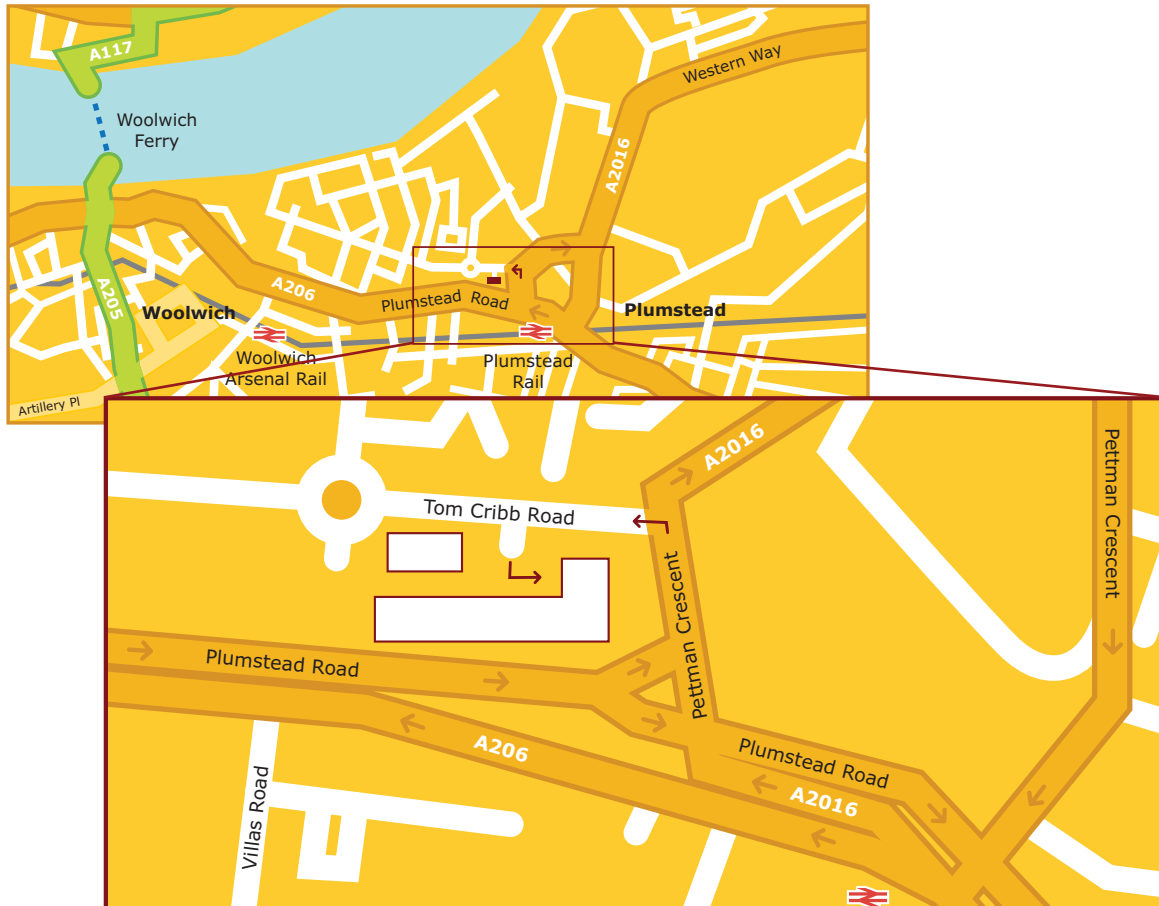

Car: Parking is available on site with a dedicated loading bay for collections and deliveries.

Gateway Business Centre is the first turning on the left after you enter Tom Cribb Road from Pettman Crescent. Unit 11 is on the left as you enter the estate.

Train: Direct trains from London Bridge take about 25mins, with connections to Charring Cross and Cannon Street.

Tube: The jubilee line runs to North Greenwich and takes only 13 mins from Westminster. Then take a cab or bus number 472 to Gateway Business Centre.

Bus: Numbers 472, 161 and 422 run from central Woolwich to Pettman Crescent.